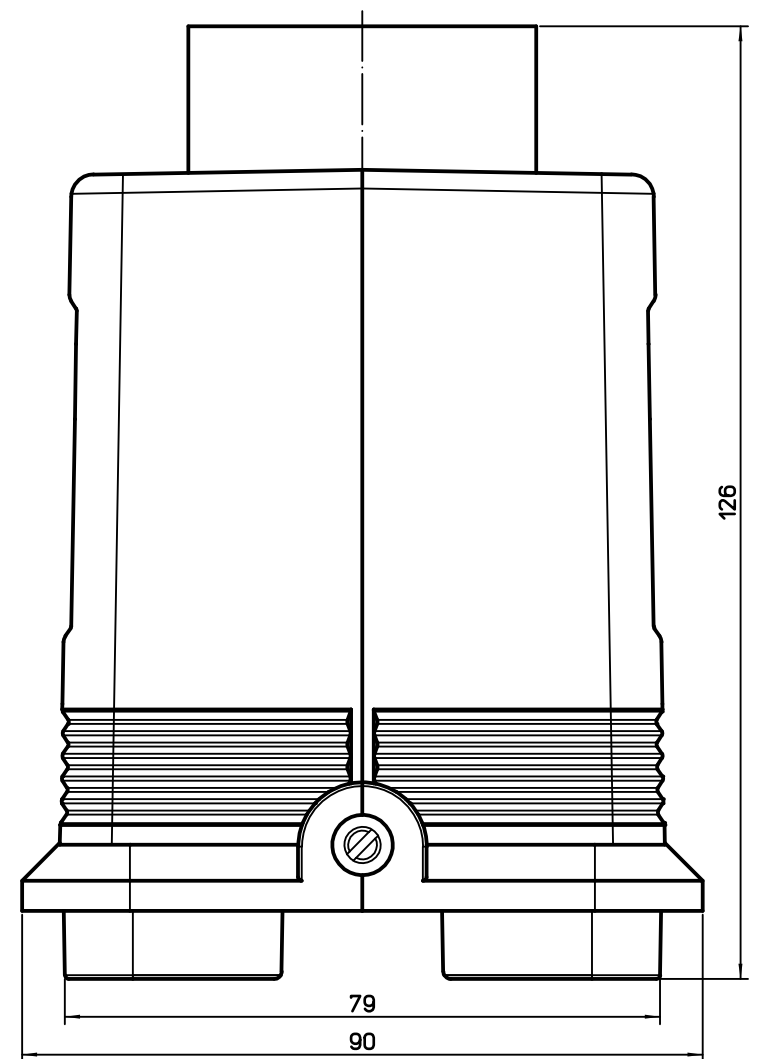

Diritti riservati All rights reserved

REV.	DATE	SIGNATURE		
		Dimensions in mm	Simplified representation with dimensions without tolerance	
Original Size A4			MHVR 48 L40	Scale 1:1
Date 20/09/22			Hood with pegs, size "104.62", top entry M40, 180 °C	
Sign. S.Diasparra				