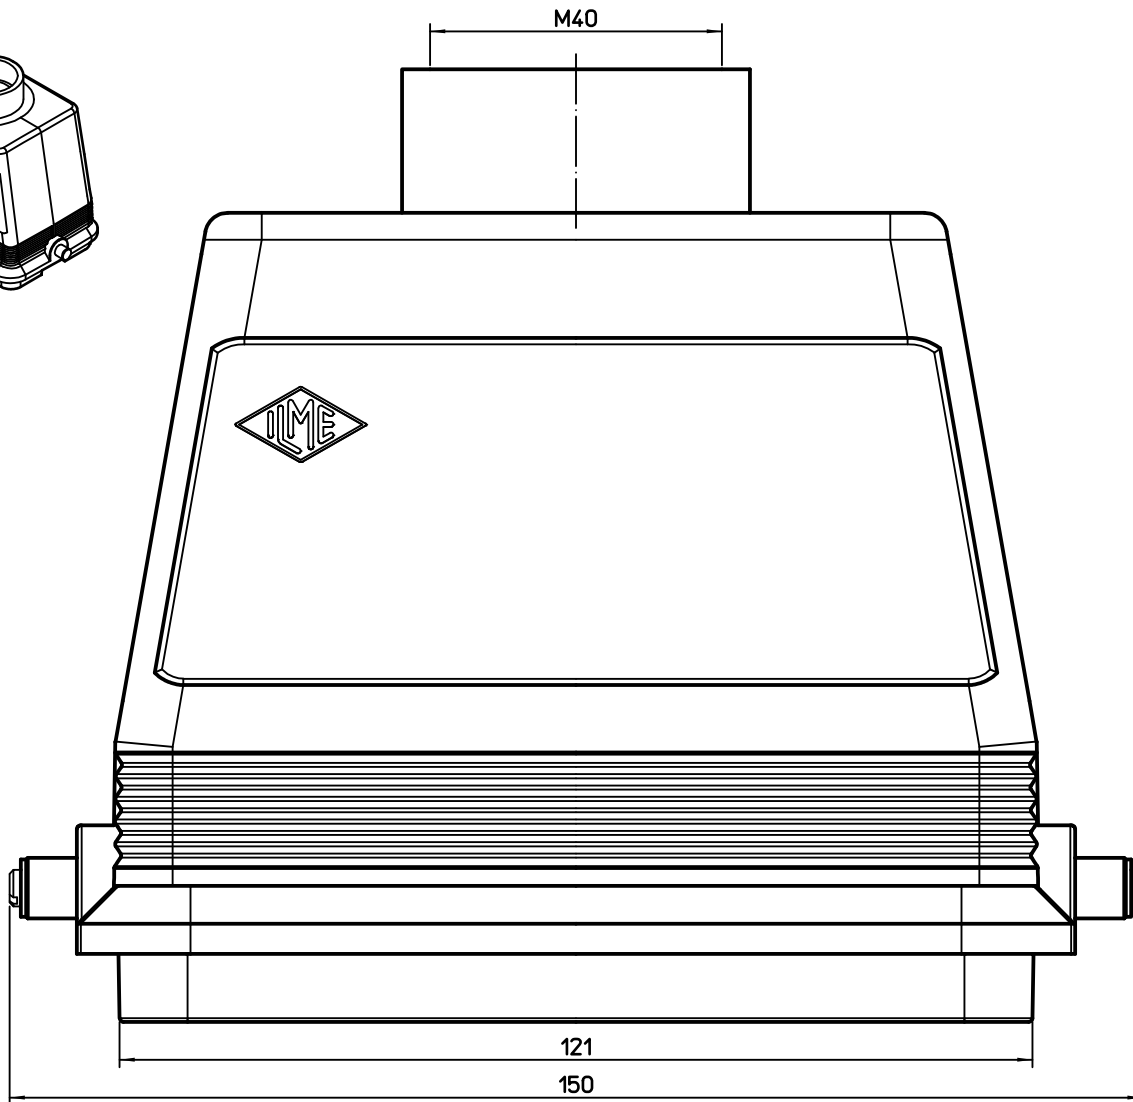

Diritti riservati All rights reserved

REV.	DATE	SIGNATURE		
		Dimensions in mm	Simplified representation with dimensions without tolerance	
Original Size A4			MHVR 48 L40	Scale 1:1
Date 20/09/22			Hood with pegs, size "104.62", top entry M40, 180 °C	
Sign. S.Diasparra				